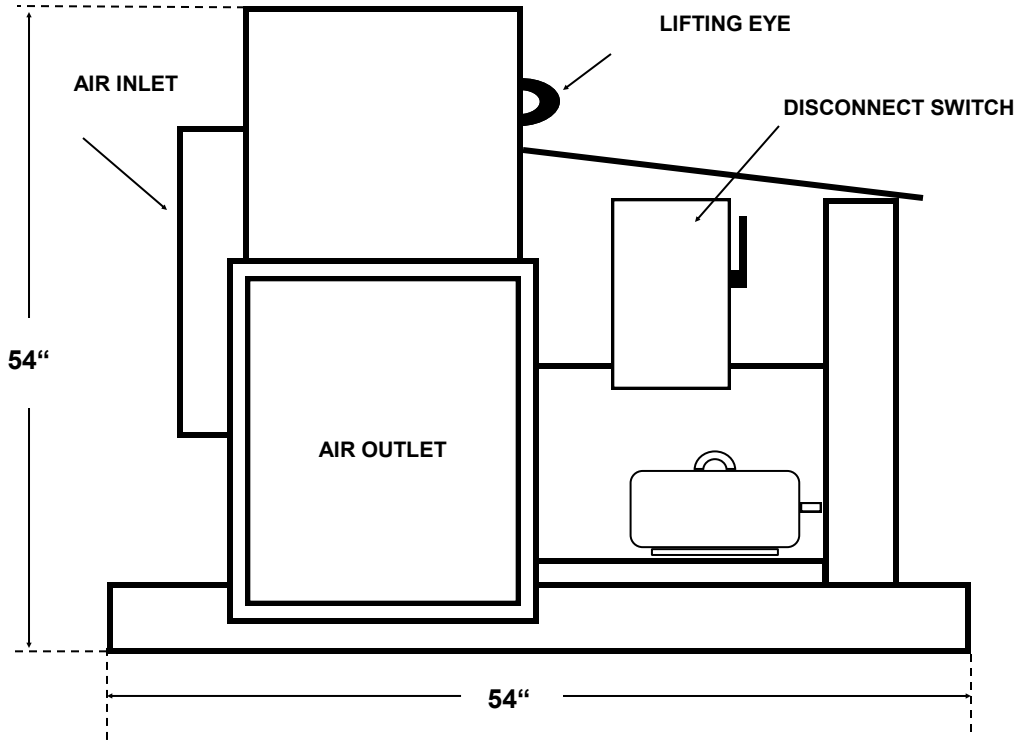

BABFAR

THE ONE. TRUE. HEAT.

MODEL AM11

AM 11 SPECIFICATIONS

CFM:	11,000	LENGTH:	54"
MOTOR HP:	7.5	WIDTH:	54"
PHASE:	3	HEIGHT:	54"
VOLTAGE:	230/460	WEIGHT:	850 LBS.
MIN. BREAKER:	40/30	AIR OUTLET:	27 1/2" X 18 1/2"
		AIR INLET:	24"

NOTE: DIMENSIONS DO NOT INCLUDE AVAILABLE SQUARE TO 24" ROUND AIR OUTLET