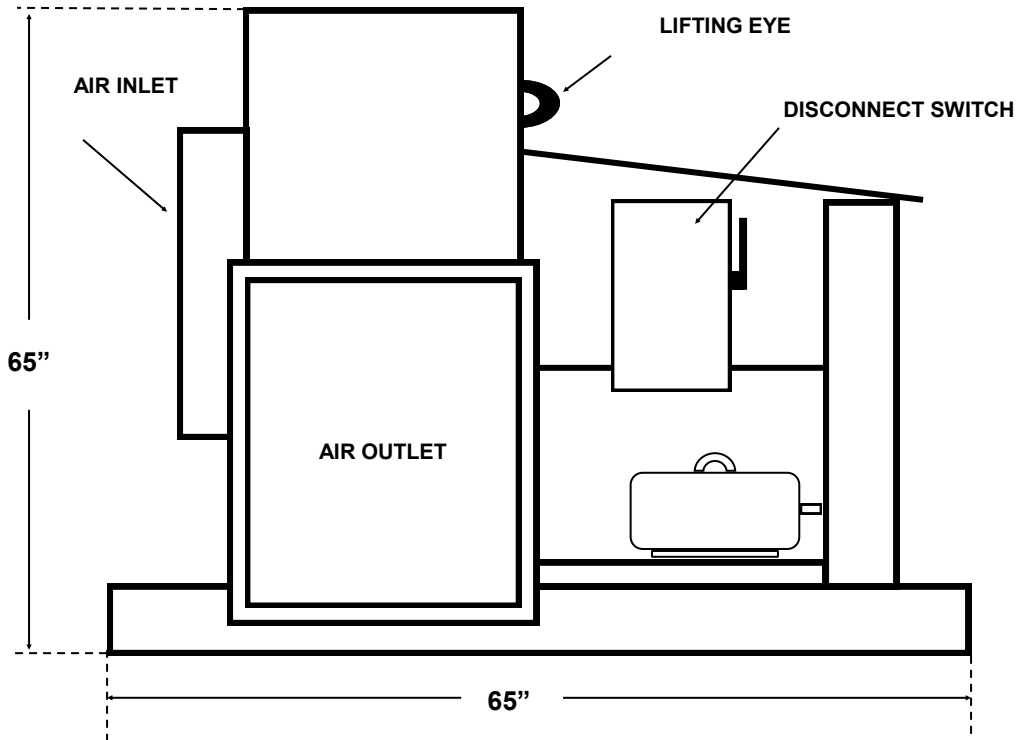

BABFAR

THE ONE. TRUE. HEAT.

MODEL AM17

AM 17 SPECIFICATIONS

CFM:	17,000	LENGTH:	65"
MOTOR HP:	10	WIDTH:	65"
PHASE:	3	HEIGHT:	65"
VOLTAGE:	230/460	WEIGHT:	1200 LBS
MIN. BREAKER:	40/30	AIR OUTLET:	33 1/2" X 20 1/2"
		AIR INLET:	32"

NOTE: DIMENSIONS DO NOT INCLUDE AVAILABLE SQUARE TO 32" ROUND AIR OUTLET