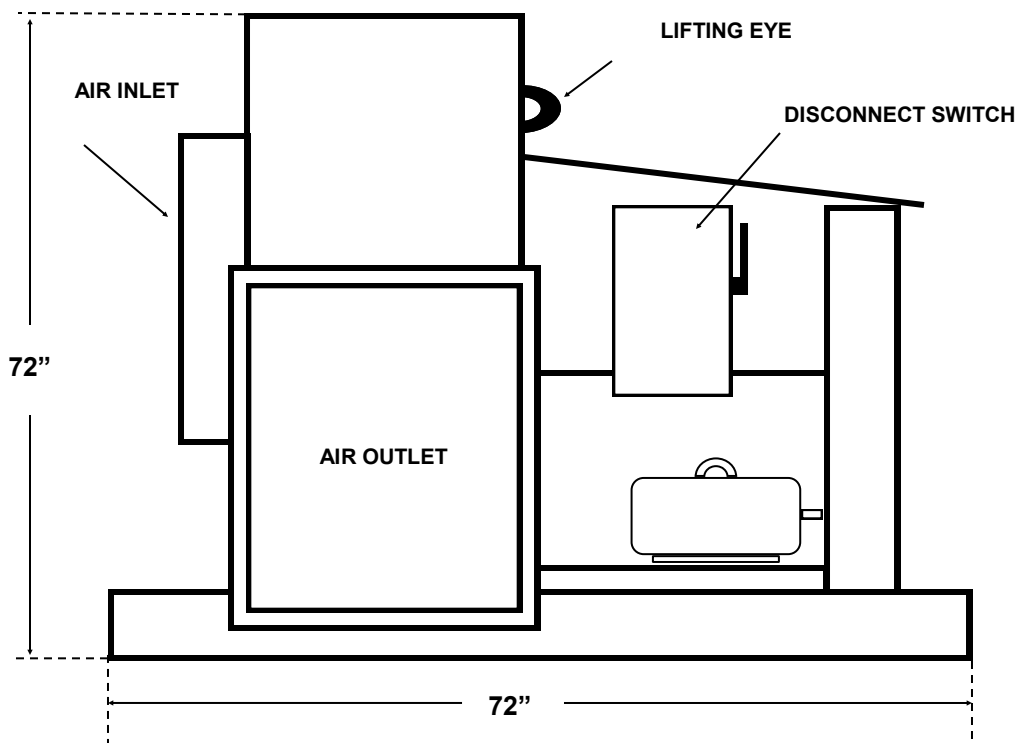

BABFAR

THE ONE. TRUE. HEAT.

MODEL AM21

AM 21 SPECIFICATIONS

CFM:	21,000	LENGTH:	72"
MOTOR HP:	10	WIDTH:	72"
PHASE:	3	HEIGHT:	72"
VOLTAGE:	230/460	WEIGHT:	1450 LBS
MIN. BREAKER:	40/30	AIR OUTLET:	37" X 25"
		AIR INLET:	32"

NOTE: DIMENSIONS DO NOT INCLUDE AVAILABLE SQUARE TO 32" ROUND AIR OUTLET