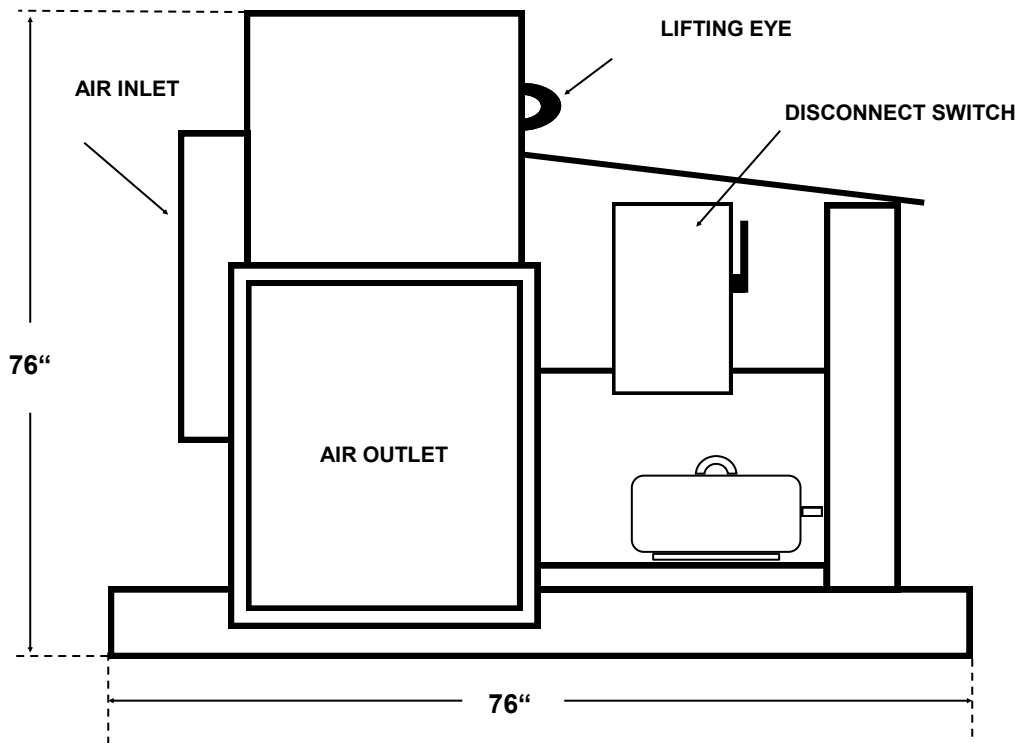

BABFAR

THE ONE. TRUE. HEAT.

MODEL AM 24

AM 24 SPECIFICATIONS

CFM:	24,000	LENGTH:	76"
MOTOR HP:	15	WIDTH:	76"
PHASE:	3	HEIGHT:	76"
VOLTAGE:	230/460	WEIGHT:	1800 LBS.
MIN. BREAKER:	60/30	AIR OUTLET:	40 3/4" X 27 1/2"
		AIR INLET:	32"

NOTE: DIMENSIONS DO NOT INCLUDE AVAILABLE SQUARE TO 32" ROUND AIR OUTLET