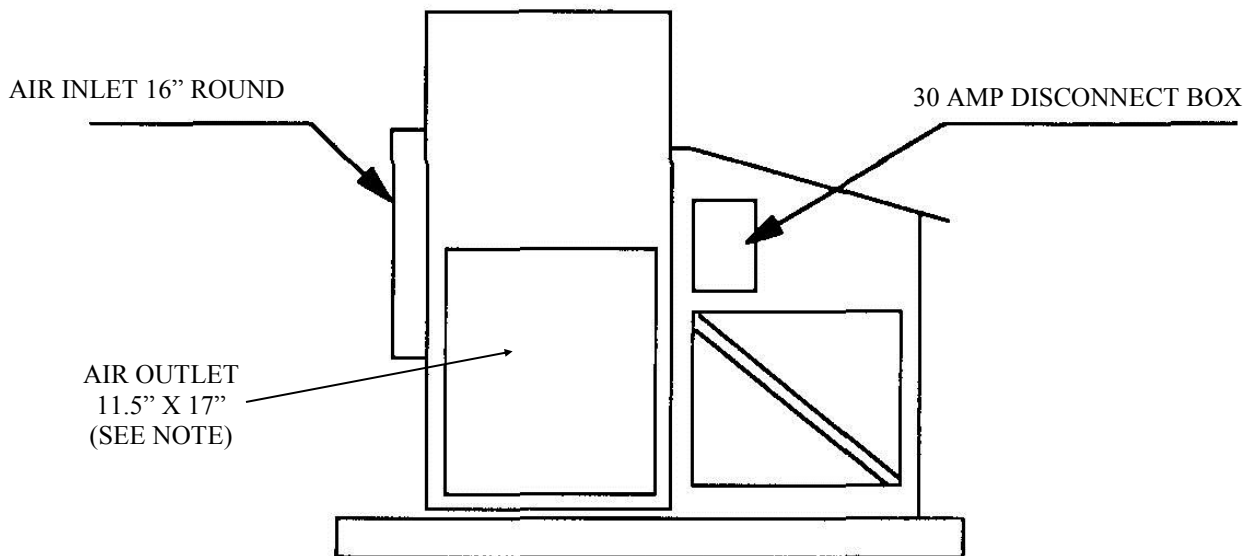

BABFAR

THE ONE. TRUE. HEAT.

AIR MOVER MODEL AM 4

NOTE: UNIT IS SHIPPED WITH A SQUARE TO ROUND TRANSITION TO EXCEPT 16" SPIRAL DUCT

AM 4 SPECIFICATIONS

CFM	4,000	LENGTH	44"
MOTOR H.P.	3	WEIGHT	420 LBS
PHASE	1	HEIGHT	35"
VOLTAGE	208/230	WIDTH	30"
MIN. BREAKER	30	DUCT SIZE	16"