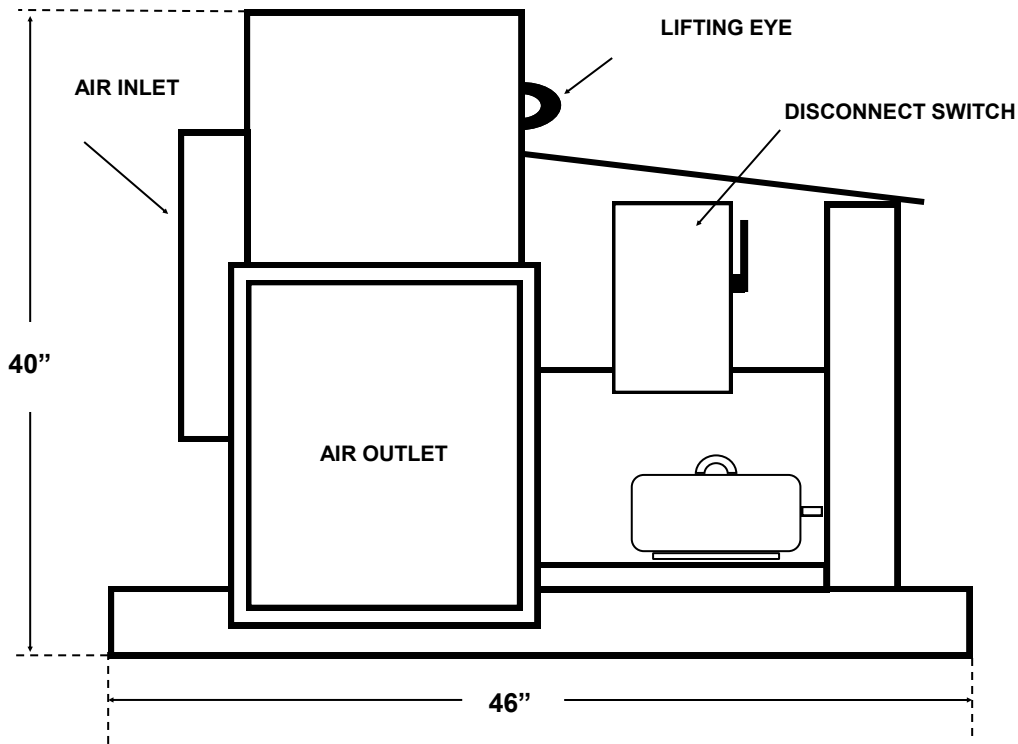

BABFAR

THE ONE. TRUE. HEAT.

MODEL AM-6

AM 6 SPECIFICATIONS

CFM:	6000	LENGTH:	46"
MOTOR HP:	5	WIDTH:	40"
PHASE:	1 or 3	HEIGHT:	40"
VOLTAGE:	230 or 230/460	WEIGHT:	550 LBS
MIN. BREAKER:	30	AIR OUTLET:	20 1/2" X 14"
		AIR INLET:	18"

NOTE: DIMENSIONS DO NOT INCLUDE AVAILABLE SQUARE TO 18" ROUND AIR OUTLET