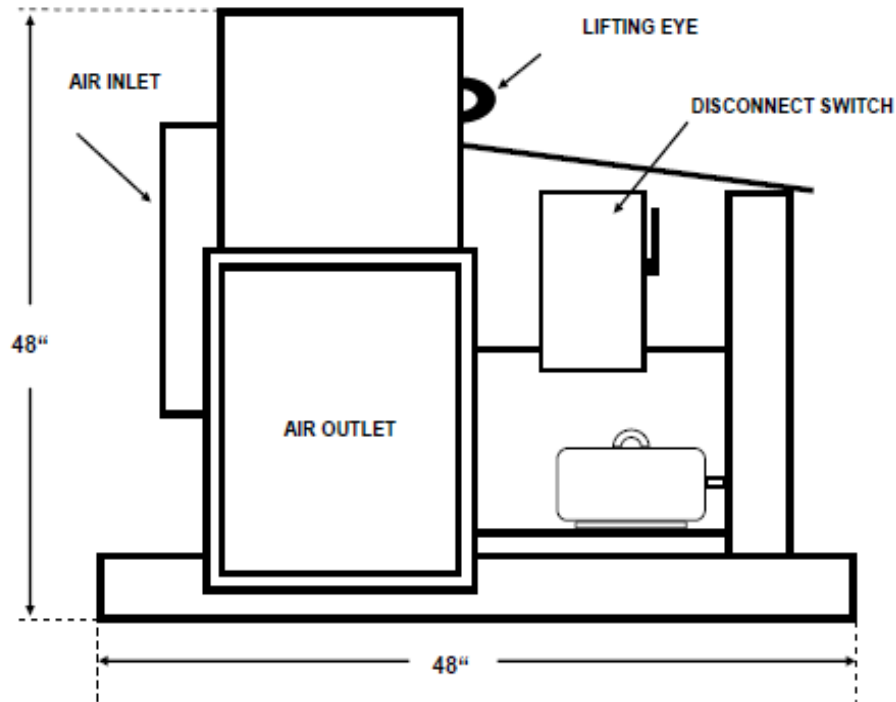

BABFAR

THE ONE. TRUE. HEAT.

MODEL AM 9

AM 9 SPECIFICATIONS

CFM:	9,000	LENGTH:	48"
MOTOR HP:	5	WIDTH:	48"
PHASE:	3	HEIGHT:	48"
VOLTAGE:	230/460	WEIGHT:	750 lbs.
MIN. BREAKER:	40/30	AIR OUTLET:	17" x 23.5"
		AIR INLET:	24"

NOTE: DIMENSIONS DO NOT INCLUDE AVAILABLE SQUARE TO 24" ROUND AIR OUTLET